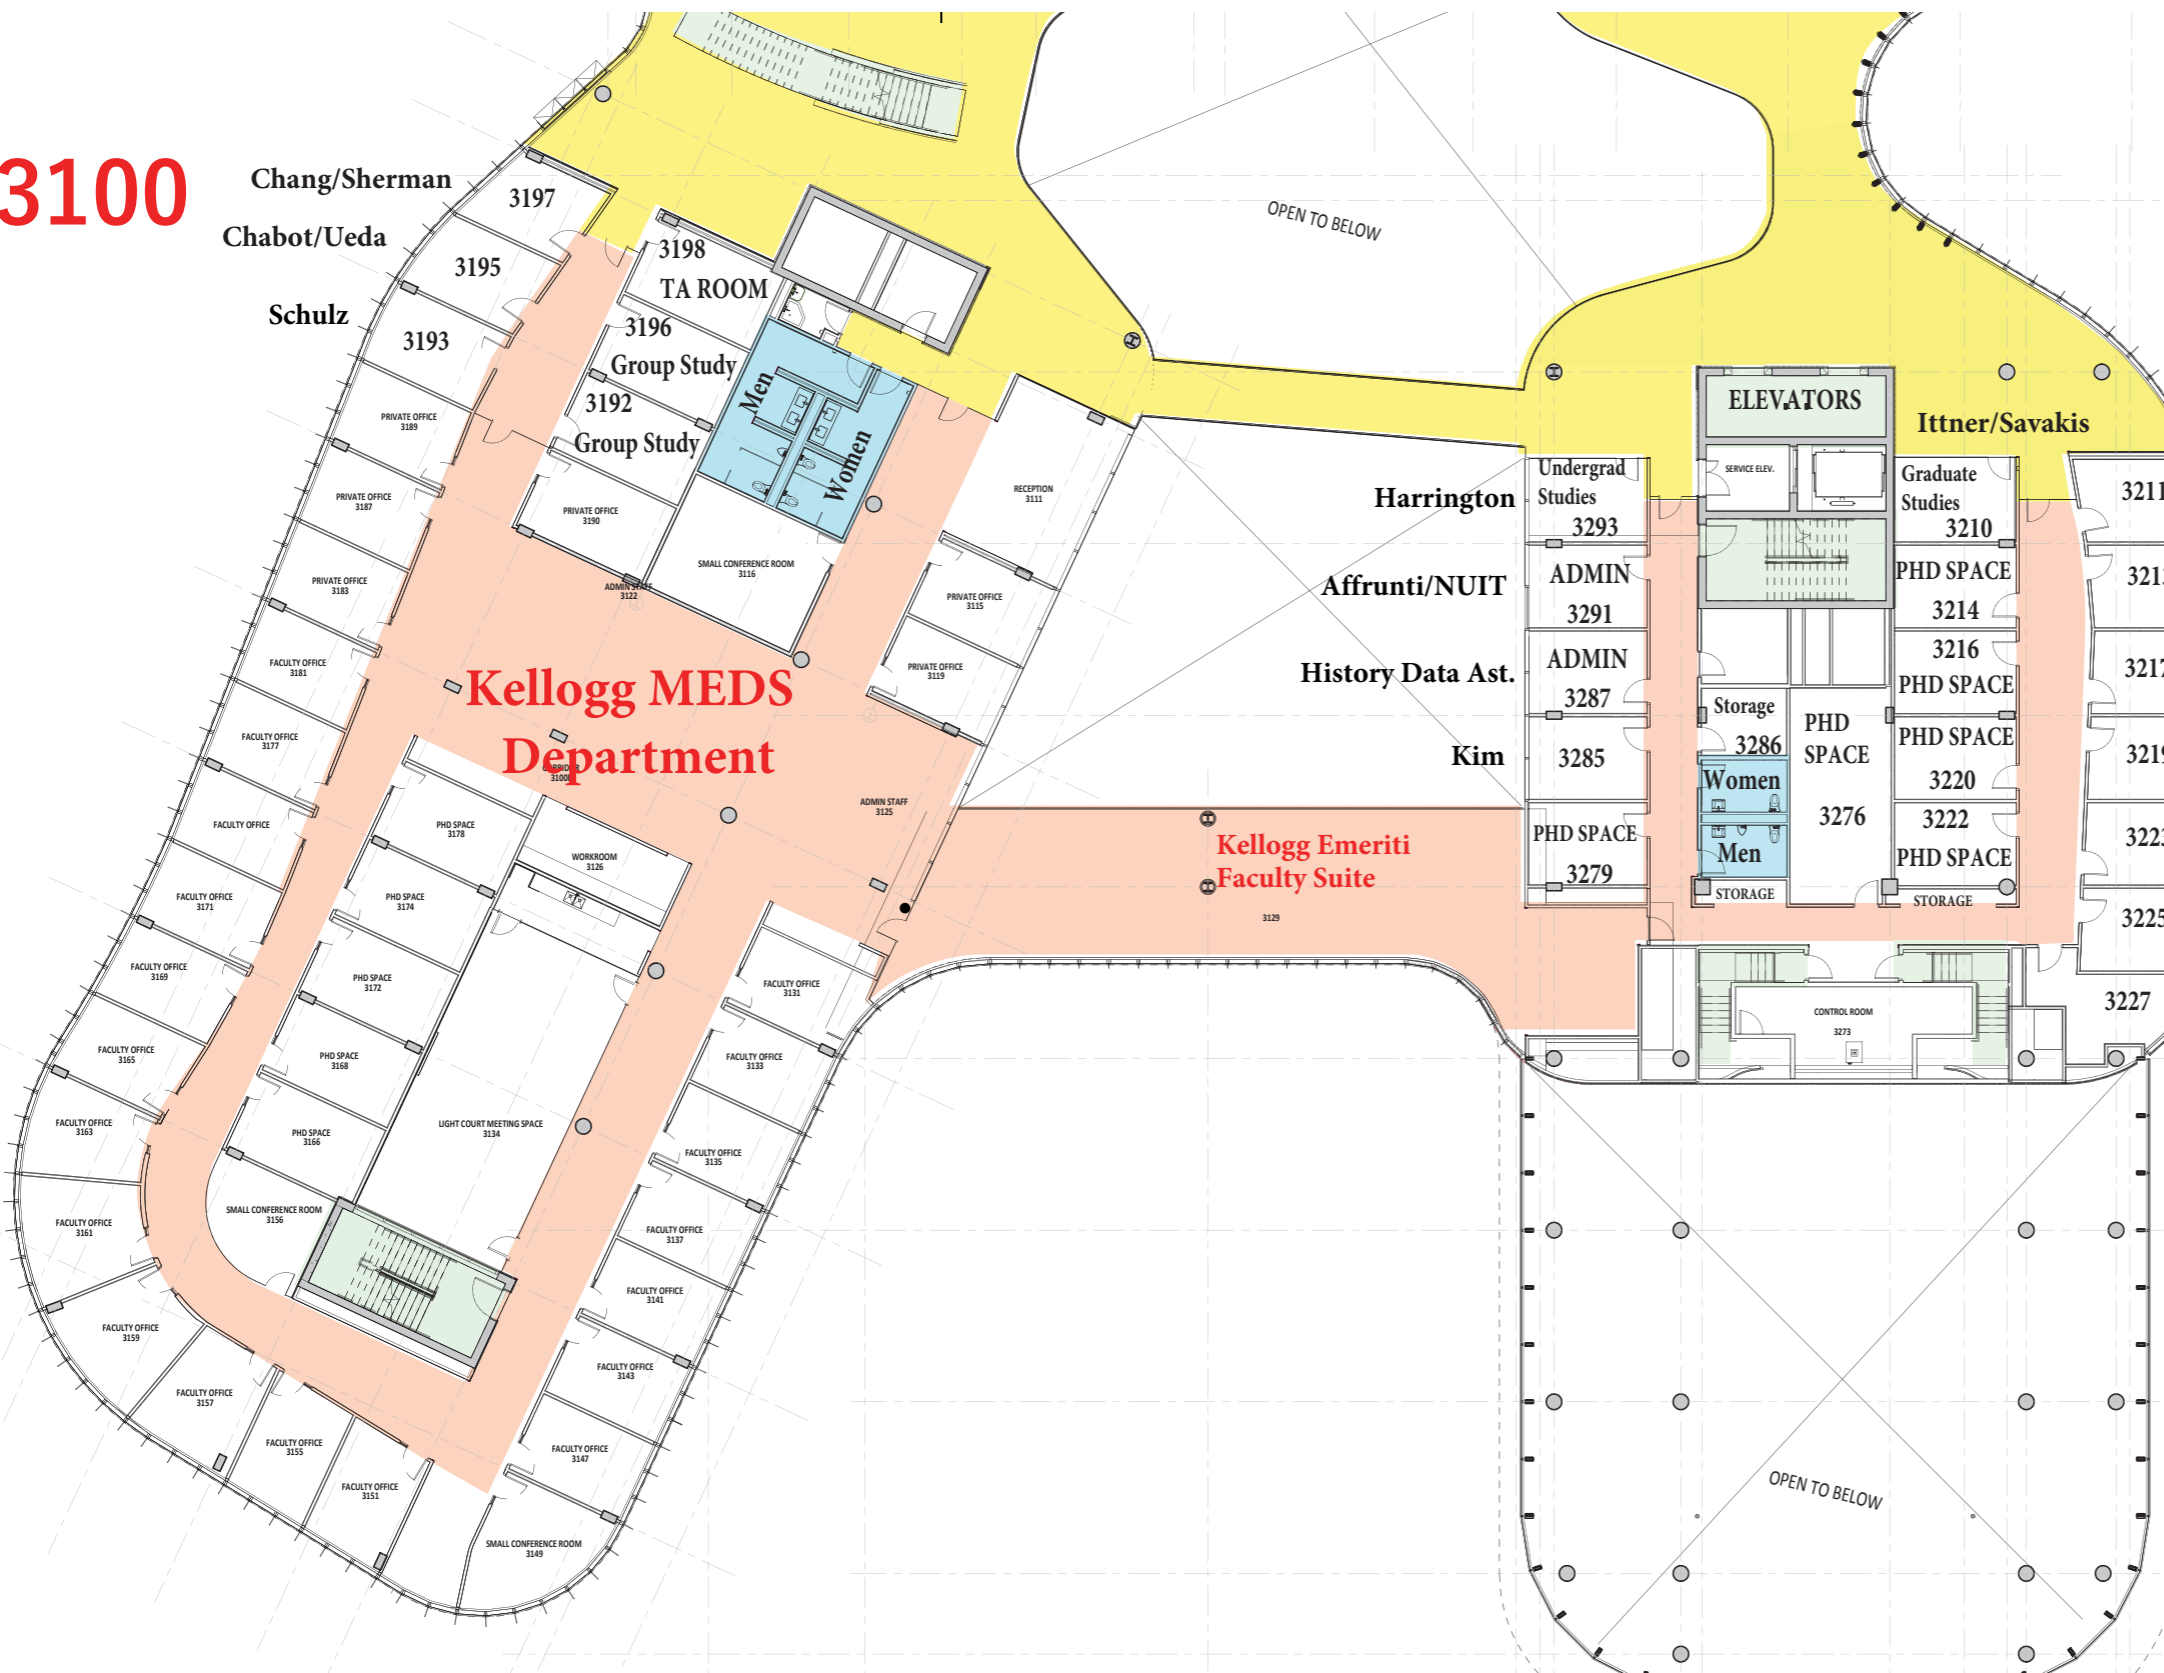

## Academic Year 2022-23

3100 and 3200 wings next page  
Classroom 1410 on first floor

3300

3100

3200

- Ferrie
- Olszewski
- Siniscalchi
- Hendel
- Ely
- Strulovici
- Sinitsyn

- Harrington
- Affrunti/NUIT
- History Data Ast.
- Kim

**Ittner/Savakis**

ELEVATORS

Undergrad Studies 3293

ADMIN 3291

ADMIN 3287

Storage 3286

PHD SPACE 3279

PHD SPACE 3276